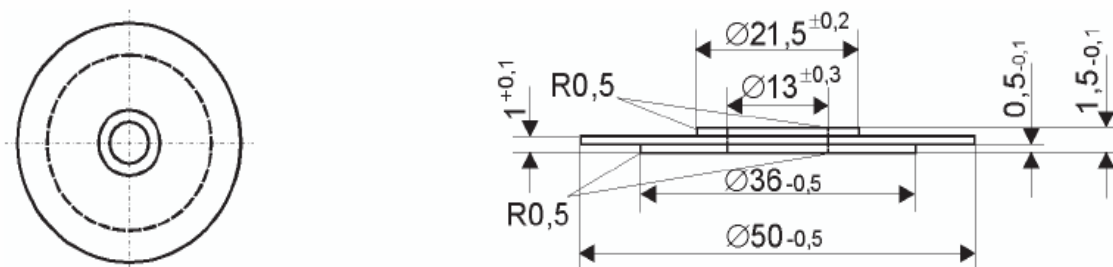

## Insulation washer for screw type $\varnothing 51\text{mm}$ and $\varnothing 64\text{mm}$

**Ordercode: ACCISO5113**

## Insulation washer for screw type $\varnothing 77\text{mm}$ and $\varnothing 90\text{mm}$

**Ordercode: ACCISO7713**