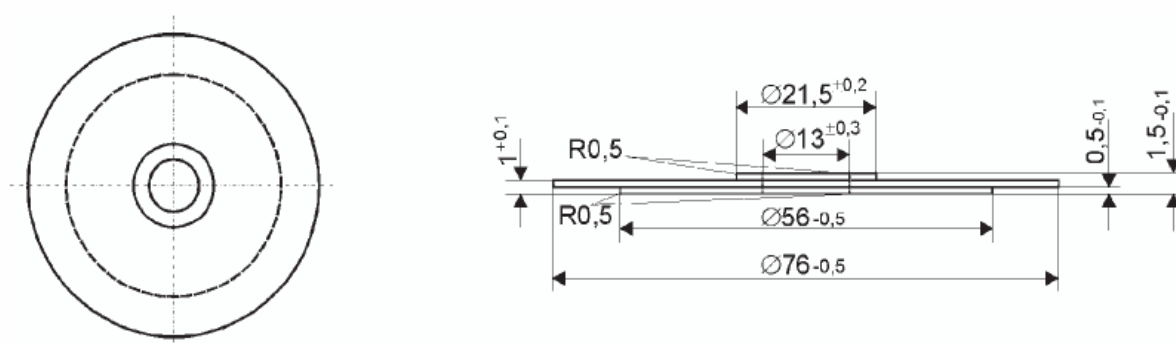

## Insulation washer for screw type $\varnothing 51\text{mm}$ and $\varnothing 64\text{mm}$

**Ordercode: ACCISO5113**

## Insulation washer for screw type $\varnothing 77\text{mm}$ and $\varnothing 90\text{mm}$

**Ordercode: ACCISO7713**